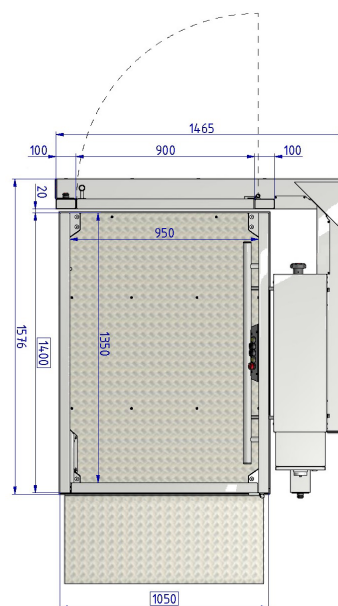

**Safety glass** at upper door, platform door and platform side walls

Option: **Cabin and wall installation**

Option: **Stainless steel version** and **70 mm shaft pit**

Option: **Side entry at lower stop**

### ALPIN – Technical specification

Load capacity	300 kg
Lifting height	4000 mm
Platform size	1050 x 1400 mm
Drive system	Double chain drive
Lifting speed	0.11 m/s
Min. height of platform	70 mm
Standard colour	RAL 9007
Noise level	< 60 dB
Temperature	+45°C to -30°C
Drive engine	1,5 kW
Power supply	1 x 230 V / 50 Hz
Certificates	TÜV certified according to EN 81-41